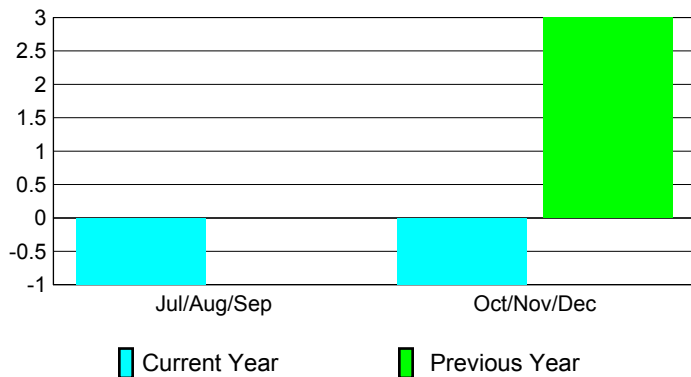

Club Results 2010-2011

Goal, New, Dropped, Gain/Loss

Comparison of Club Gain/Loss

Current Year Compared to the Previous Year

YTD Status Quo Clubs 2010-2011

Status Quo Clubs Compared to Status Quo Members

MEMBERSHIP