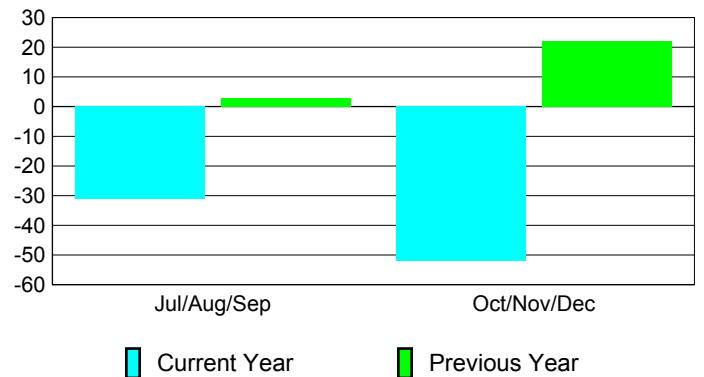

Comparison of Membership Gain/Loss

Current Year Compared to the Previous Year